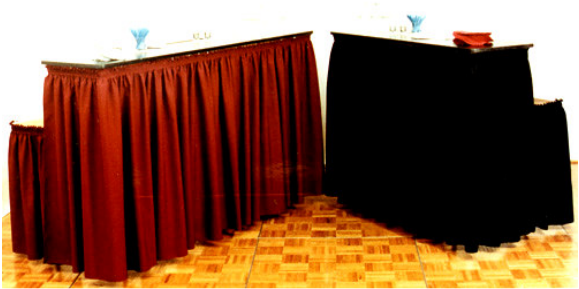

- Bars -

DRAPED BAR

AVAILABLE IN 4' OR 6'

SERPENTINE BAR

4' COLLAPSABLE BAR

SPECIALTY BARS

*CIRCULAR BAR W/ ILLUMINATED FRONT
TIKI BAR*